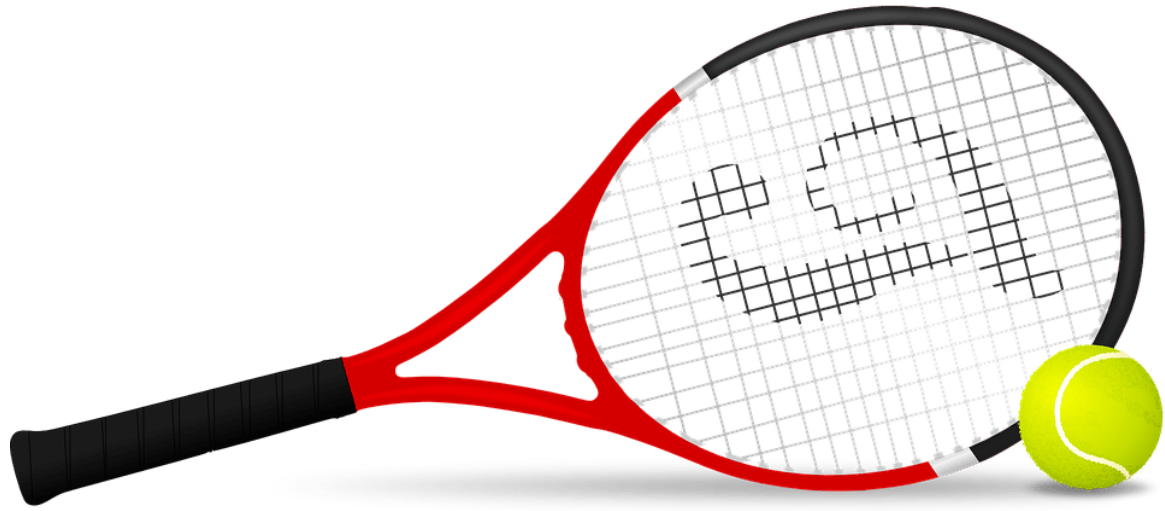

CAMION DE
POMPIER

**MACHINE A
LAYER**

Photoshop PSD file download - Resolution 1280x1024 px - www.psdgraphics.com

**FLOCON DE
NEIGE**

TRACE DE
PATTE

RAQUETTE DE
TENNIS

NID

BOTTE